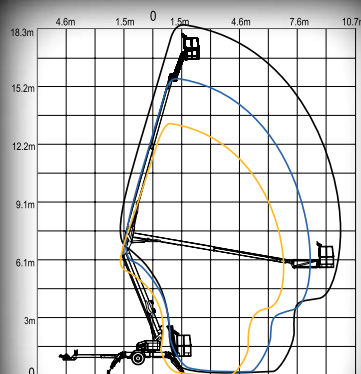

HTA13P HTA16P HTA19P

HTT13

Haulotte 
GROUP

More than lifting

www.haulotte.com

HTA 13 P / HTA 16 P / HTA 19 P / HTT 13

TRAILER MOUNTED BOOMS

		HTA 13 P	HTA 16 P	HTA 19 P	HTT 13
Working Height	(1)	13.3 m	15.7 m	18.8 m	13.4 m
Maximum Platform Height	(2)	11.3 m	13.7 m	16.8 m	11.4 m
Max. Horizontal Outreach from Centerline	(3)	6.9 m	8.2 m	10.2 m	9.8 m
Max. Horizontal Outreach from Outrigger Edge		5.3 m	6.4 m	8.2 m	8.2 m
Up and Over Height		5.8 m	6.3 m	7 m	N/A
Turntable Rotation		700° NC	700° NC	700° NC	700° NC
Load Capacity	(4)	227 kg	227 kg	227 kg	227 kg
Levelling Capability		12.5°	12.5°	12.5°	12.5°
Height - stowed		1.95 m	1.95 m	1.98 m	1.95 m
Length - stowed		4.95 m	5.9 m	7 m	6.7 m
Width - stowed		166 cm	166 cm	168 cm	165 cm
Platform length		76 cm	76 cm	76 cm	76 cm
Platform width		122 cm	122 cm	122 cm	122 cm
Platform Rotation / Type		120° / Manual	120° / Manual	120° / Manual	120° / Manual
Jib length	(5)	1.3 m	1.3 m	1.3 m	N/A
Jib Vertical Motion		150° (+70 / -80)	150° (+70 / -80)	150° (+70 / -80)	N/A
Jib Horizontal Rotate / Type		180° / Hydr.	180° / Hydr.	N/A	N/A
Length - Outrigger Footprint	(5)	3.4 m	3.8 m	3.9 m	3.7 m
Width - Outrigger Footprint		3 m	3.5 m	3.9 m	3.4 m
Footpad Diameter		25 cm	32 cm	32 cm	32 cm
Nose Weight					
Machine with no options	(6)	111 kg	132 kg	152 kg	122 kg
Machine with full options		181 kg	181 kg	227 kg	136 kg
Parking Brake		Standard	Standard	Standard	Standard
Tyre Size		ST 205/70 R15	ST 225/75 R16	ST 215/75 R16	ST 215/75 R16
Control System		24V DC	24V DC	24V DC	24V DC
Batteries		4 x 6V 245 amp/h	4 x 6V 245 amp/h	4 x 6V 245 amp/h	4 x 6V 245 amp/h
Total Weight (GVW)					
Machine with no options	(6)	1 542 kg	1 905 kg	2 177 kg	1 996 kg
Machine with full options		1 905 kg	2 177 kg	2 522 kg	2 177 kg