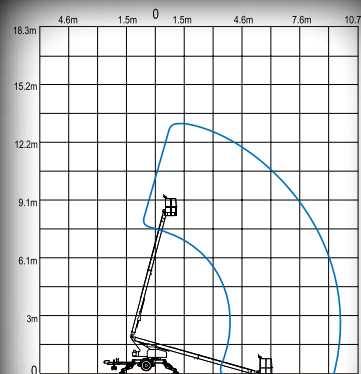

HTA13P HTA16P HTA19P

HTT13

Haulotte 
GROUP

More than lifting

www.haulotte.com

HTA 13 P / HTA 16 P / HTA 19 P / HTT 13

TRAILER MOUNTED BOOMS

		HTA 13 P	HTA 16 P	HTA 19 P	HTT 13
Working Height	(1)	13.3 m	15.7 m	18.8 m	13.4 m
Maximum Platform Height	(2)	11.3 m	13.7 m	16.8 m	11.4 m
Max. Horizontal Outreach from Centerline	(3)	6.9 m	8.2 m	10.2 m	9.8 m
Max. Horizontal Outreach from Outrigger Edge		5.3 m	6.4 m	8.2 m	8.2 m
Up and Over Height		5.8 m	6.3 m	7 m	N/A
Turntable Rotation		700° NC	700° NC	700° NC	700° NC
Load Capacity	(4)	227 kg	227 kg	227 kg	227 kg
Levelling Capability		12.5°	12.5°	12.5°	12.5°
Height - stowed		1.95 m	1.95 m	1.98 m	1.95 m
Length - stowed		4.95 m	5.9 m	7 m	6.7 m
Width - stowed		166 cm	166 cm	168 cm	165 cm
Platform length		76 cm	76 cm	76 cm	76 cm
Platform width		122 cm	122 cm	122 cm	122 cm
Platform Rotation / Type		120° / Manual	120° / Manual	120° / Manual	120° / Manual
Jib length	(5)	1.3 m	1.3 m	1.3 m	N/A
Jib Vertical Motion		150° (+70 / -80)	150° (+70 / -80)	150° (+70 / -80)	N/A
Jib Horizontal Rotate / Type		180° / Hydr.	180° / Hydr.	N/A	N/A
Length - Outrigger Footprint	(5)	3.4 m	3.8 m	3.9 m	3.7 m
Width - Outrigger Footprint		3 m	3.5 m	3.9 m	3.4 m
Footpad Diameter		25 cm	32 cm	32 cm	32 cm
Nose Weight					
Machine with no options	(6)	111 kg	132 kg	152 kg	122 kg
Machine with full options		181 kg	181 kg	227 kg	136 kg
Parking Brake		Standard	Standard	Standard	Standard
Tyre Size		ST 205/70 R15	ST 225/75 R16	ST 215/75 R16	ST 215/75 R16
Control System		24V DC	24V DC	24V DC	24V DC
Batteries		4 x 6V 245 amp/h	4 x 6V 245 amp/h	4 x 6V 245 amp/h	4 x 6V 245 amp/h
Total Weight (GVW)					
Machine with no options	(6)	1 542 kg	1 905 kg	2 177 kg	1 996 kg
Machine with full options		1 905 kg	2 177 kg	2 522 kg	2 177 kg